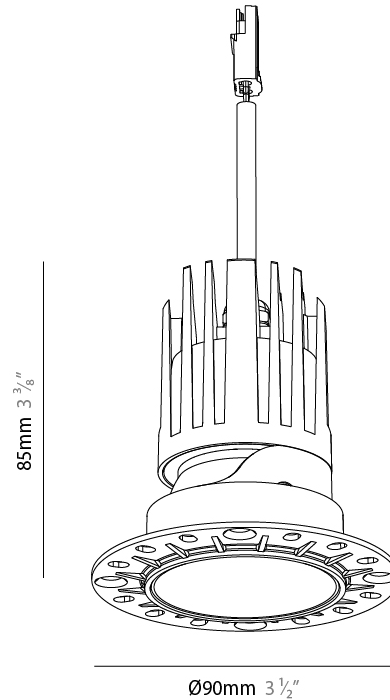

GENERAL

Series: Bioniq Evo
Partner: Prolicht
Division: Architectural
Installation: Trimless
Product Type: Downlight
Mounting Location: Ceiling
Light Distribution: Adjustable / Direct

PHYSICAL

Aperture Sizes - Downlights: 2"
Shape: Round
Diameter (mm): 90
Diameter (in): 3 1/2
Height (mm): 85
Depth (mm): 100
Height (in): 3 3/8
Depth (in): 3 15/16
Ceiling Thickness (mm): 10 - 50
Ceiling Thickness (in): 3/8 - 1 15/16
Weight (kg): 0.4
Fixture Finish: [BLK / WHI / ARB / CHR](#)
Fixture Material: Extruded Aluminum
Cut-out Measurements: Ø 55mm/2 3/16"

ELECTRICAL

Lamp Type: LED (Zhaga Standard)
Input Wattage (W): 9.2
Total Output Wattage (W): 8.2
Dimming: Non-dimming / DALI Dimming / MATTER Dimming
Driver Included: No
Driver Location: Remote
Driver Type: Constant Current - Universal
Driver Class: Class 2
Constant Current (MA): 250mA
Upon Request: 0-10V Dimming / Phase Dimming

LED

Color Temperature (*K): [2400 / 2700 / 3000 / 3500 / 4000](#)
Max. Delivered Lumen (lm): Max 922
Nominal Lumen (lm): 1456
CRI: >90 CRI
Efficiency (%): 100.7
Lamp Life (hrs): 50000

OPTICAL

Beam Angle: [24 / 32 / 46 / 56](#)
Adjustability: Rotational 350° / Tilt 30°

RATINGS AND CERTIFICATIONS

Certified By: Certified for North American Standards
IP rating: IP65
Glare Rating: ≤ 10

PROJECT
TYPE
SPECIFIER
QUANTITY
DATE